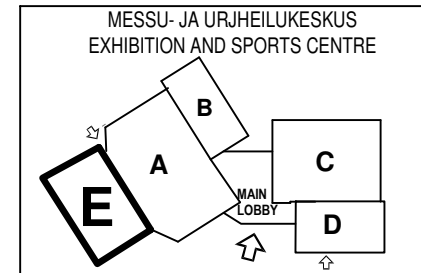

## E-HALLI / HALL E

SERVICE DOOR  
HUOLTO-OVI

3

Exhibitor:  
Danish Export Association  
Hall: E  
Stand numbers:  
E 500, E 502, E 504, E 506,  
E 602, E 603, E 609, E 610  
Total: 120 m<sup>2</sup>

Restaurant  
BARCELONA  
2.nd floor

AVOIN HUOLTO-OVI

SERVICE DOOR  
HUOLTO-OVI

6

Expotec  
tuotantotilat  
production facilities

Tekniikkakaivo / Technical well  
pilari / column  
1 ruutu = 1 m<sup>2</sup> /  
1 check = 1 sqm